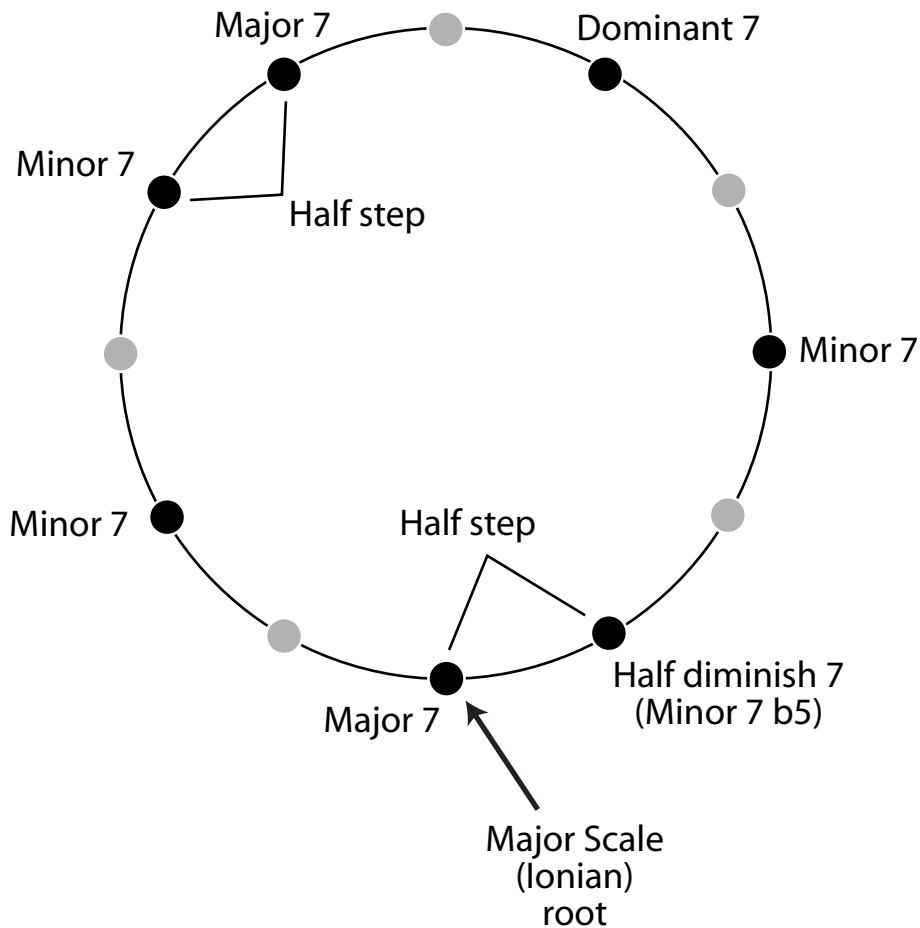

Diatonic Chords on Scale Circle

Major Scale
(Ionian) chords:

1. Major 7 (I7)
2. Minor 7 (ii7)
3. Minor 7 (iii7)
4. Major 7 (IV7)
5. Dominant 7 (V7)
6. Minor 7 (vi7)
7. Half Diminished 7 (vii7)
(Minor 7 \flat 5)

Major 7:	R	3	5	7
Minor 7:	R	\flat 3	5	\flat 7
Dominant 7:	R	3	5	\flat 7
Half Diminished:	R	\flat 3	\flat 5	\flat 7